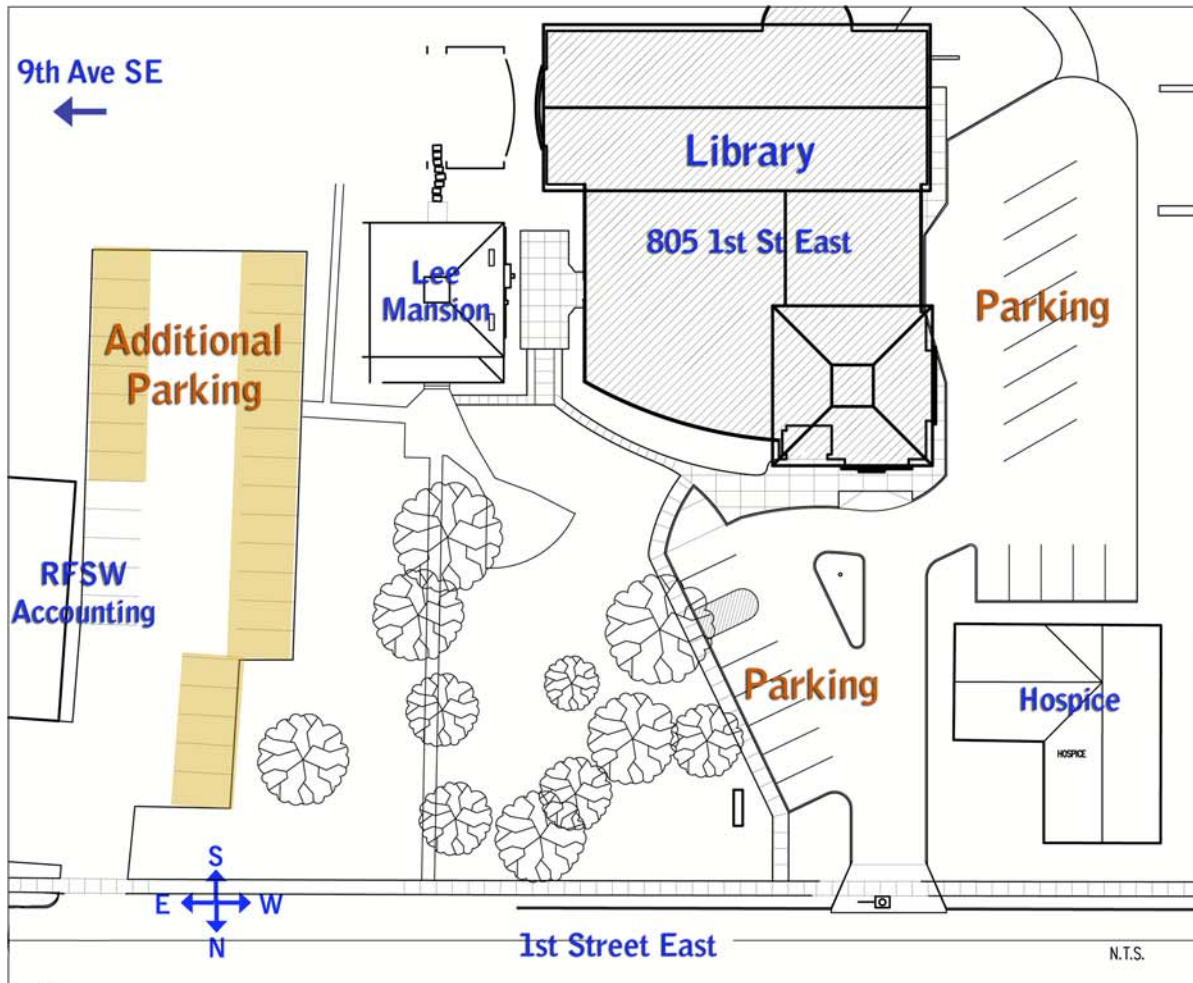

Parking at the Independence Public Library

If you are coming to a meeting at the library, please park in the area between the Lee Mansion and the Accounting Firm. This is the highlighted area east of the library and is labeled **Additional Parking** on the map.

Please do not park directly in front of or to the side of the accounting firm during business hours or during tax season. Additional parking is also available on the streets around the library.

Thank you for your help!